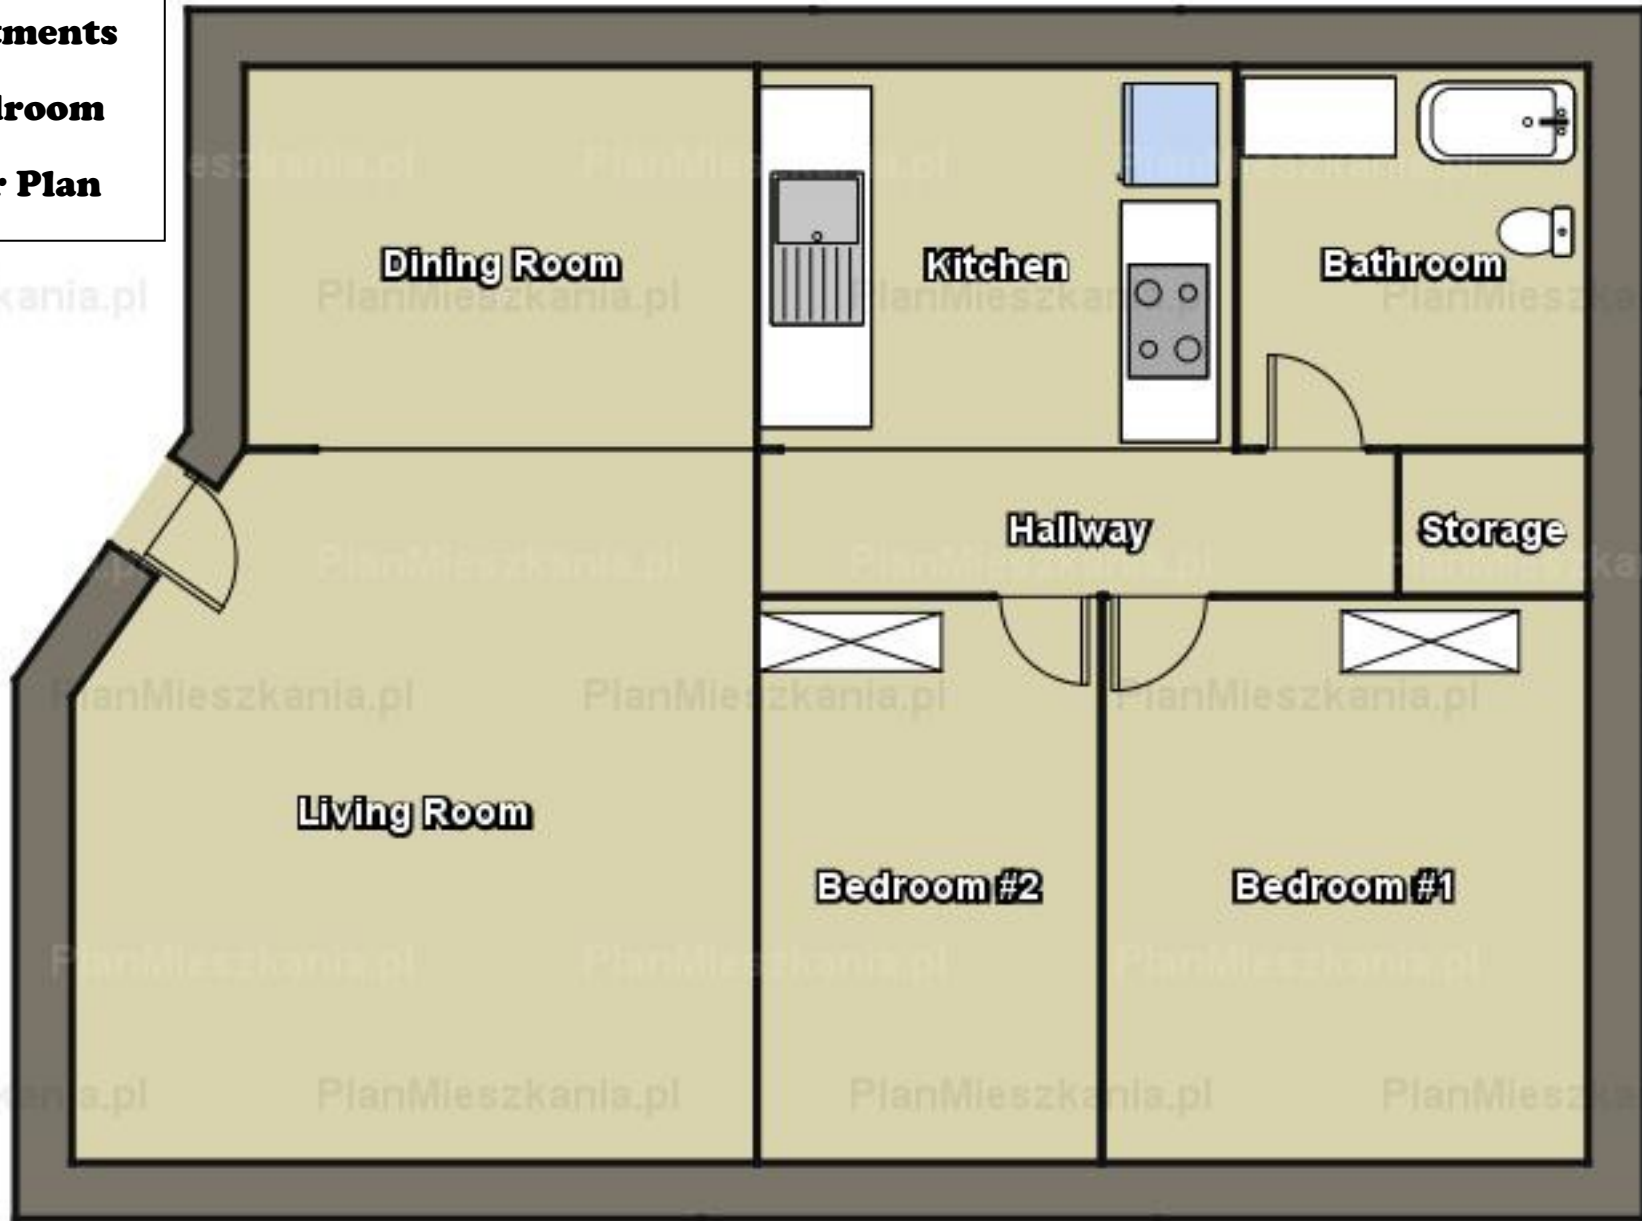

**Oroville
Apartments
2 Bedroom
Floor Plan**

Approx. 936 Sq.Ft.

Not to Scale