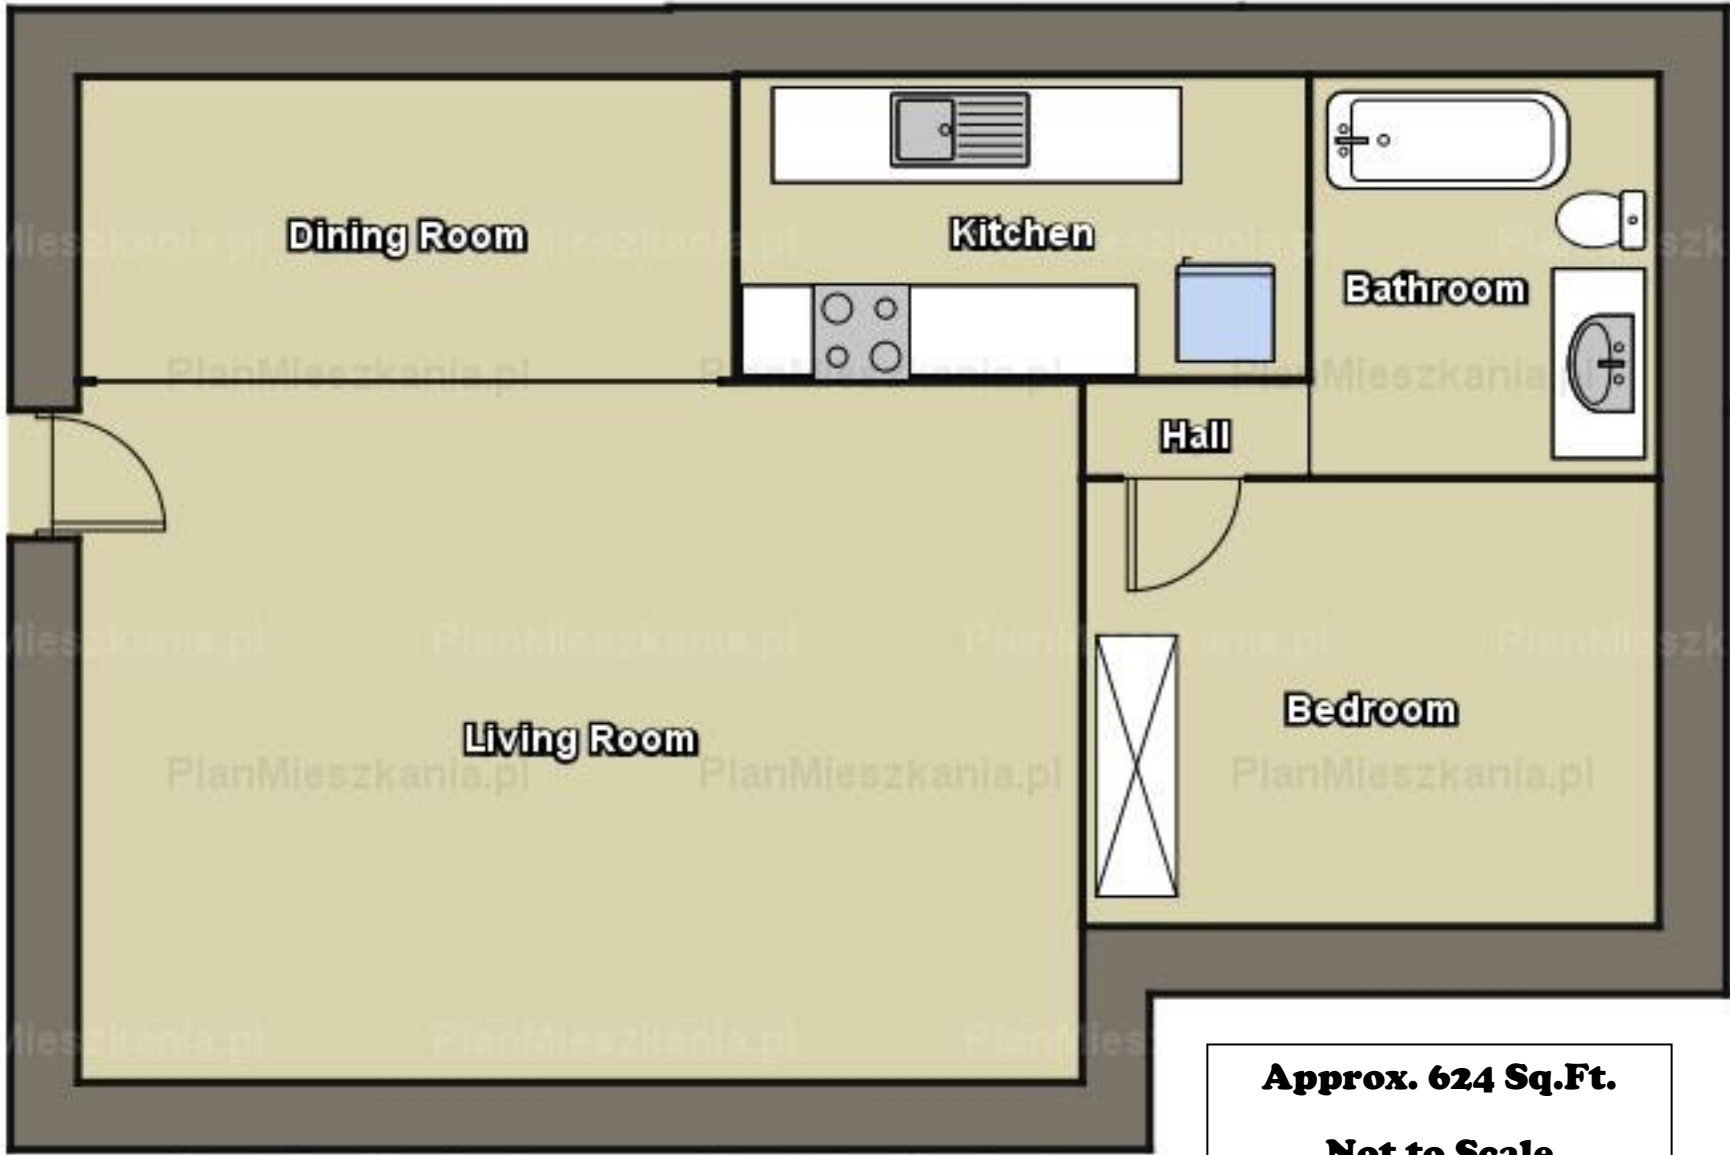

Oroville Apartments
1 Bedroom Floor Plan

Approx. 624 Sq.Ft.
Not to Scale